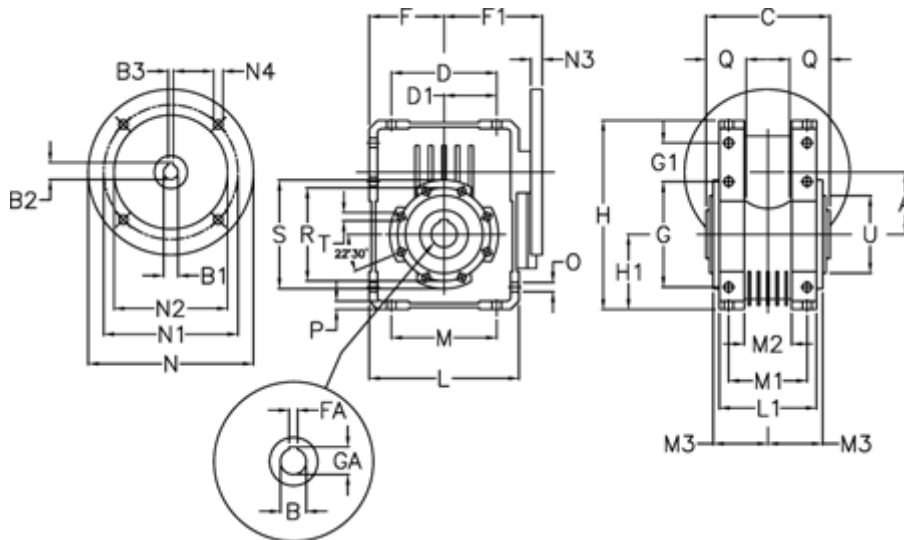

Article number: 392208602374116

Description: Worm Gear with Torque Limiter
W86 L1-U-23-P100 B14

Measures

A = 86.9	F = 100	L = 200	N2 = 110	T = M10x18
B = 35	F1 = 136	L1 = 125	N3 = 10	U = 110
B1 E7 = 28	FA = 10	M = 144	N4 = 8.5	
B2 = 31.3	G = 144	M1 = 101	O = 11.5	
B3 H9 = 8	G1 = 45.5	M2 = 57	P = 11	
C = 140	GA = 38.3	M3 = 64.5	Q = 45	
D = 144	H = 245.5	N = 160	R = 130	
D1 = 72	H1 = 100	N1 = 130	S = 150	